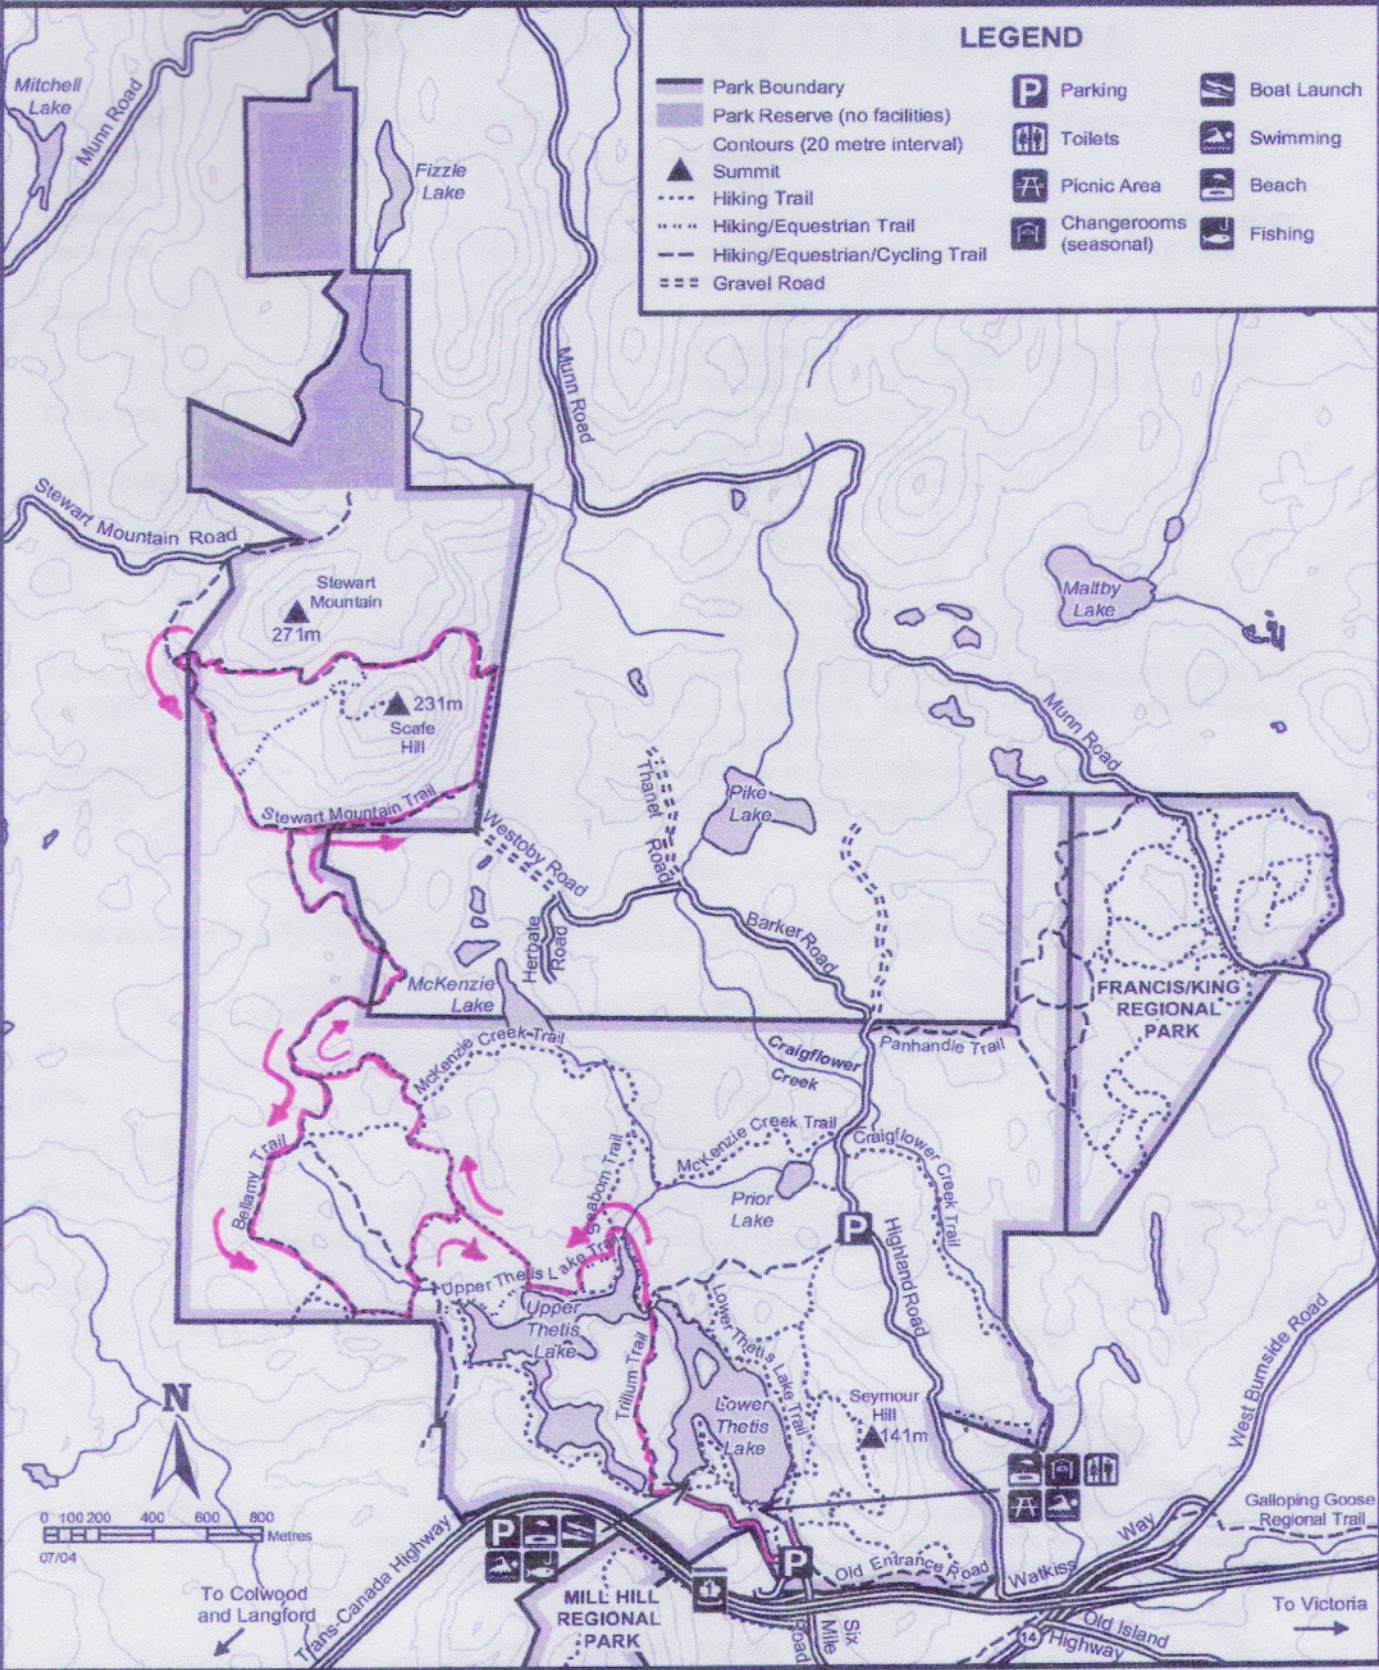

Thetis Lake Regional Park

LEGEND

- Park Boundary
- Park Reserve (no facilities)
- Contours (20 metre interval)
- Summit
- Hiking Trail
- Hiking/Equestrian Trail
- Hiking/Equestrian/Cycling Trail
- Gravel Road
- Parking
- Toilets
- Picnic Area
- Changerooms (seasonal)
- Boat Launch
- Swimming
- Beach
- Fishing

12:00 P.M. START

PRAIRIE INN HARRIERS DEC. 11/04
STEWART MOUNTAIN 10MILE CROSS COUNTRY